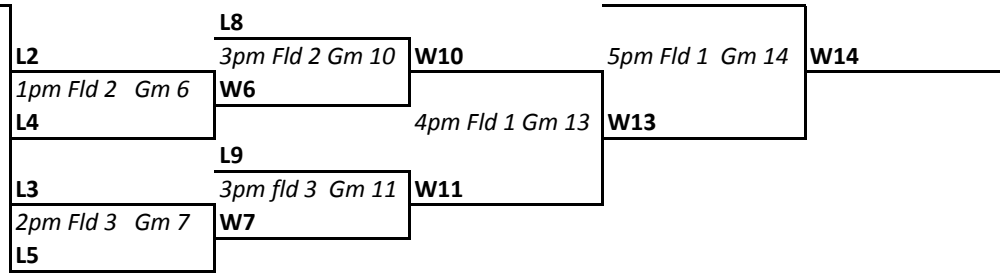

Pool 1	Team
	1 Bible Fellowship
	2 Harvest
	3 Mt. Zion
Pool 2	
	4 Nazarene Black
	5 St. Pauls UCC
	6 Weaverland
Pool 3	
	7 Ephrata COB
	8 Chestnut Hill
	9 GFC

Winner's Bracket

Field #1	Upper Rec
Field #2	Lower Rec
Field #3	No Fence

Loser's Bracket

	Field #1	Field #2	Field #3
8am	1v2	4v5	7v8
9am	2v3	5v6	8v9
10am	1v3	4v6	7v9
11am	Game 1		
Noon	Game 2	Game 4	Game 3
1pm	Game 5	Game 6	
2pm	Game 8	Game 9	Game 7
3pm	Game 12	Game 10	Game 11
4pm	Game 13		
5pm	Game 14		
6pm	Game 15		
7pm	Game 16		