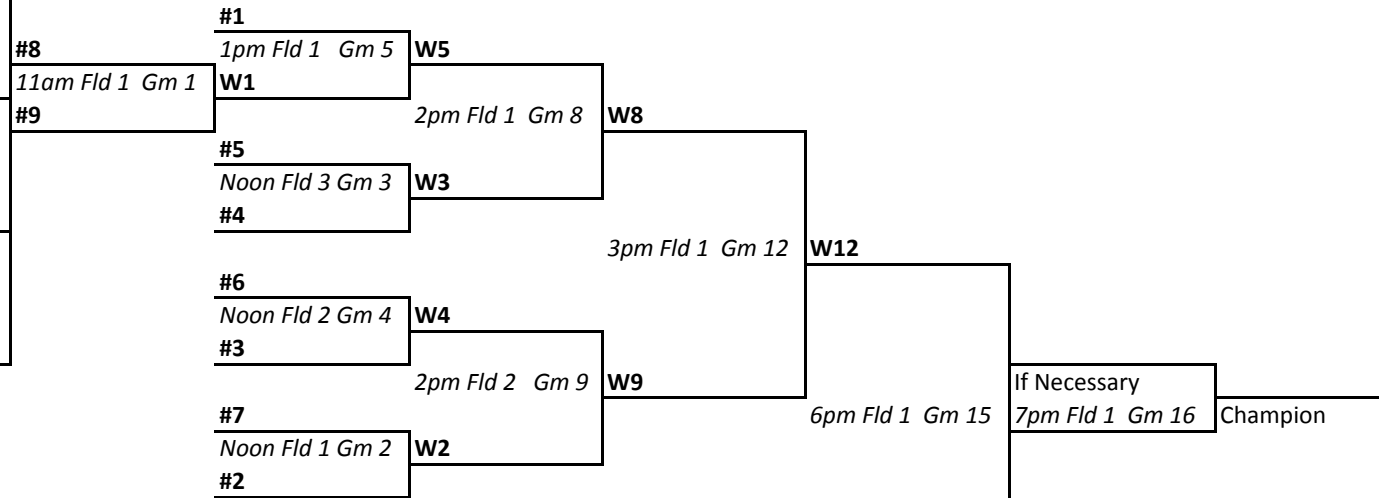

Pool 1	Team
	1 Bible Fellowship
	2 Harvest
	3 Mt. Zion
Pool 2	
	4 Nazarene Black
	5 St. Pauls UCC
	6 Weaverland
Pool 3	
	7 Ephrata COB
	8 Chestnut Hill
	9 GFC

Winner's Bracket

Field #1	Upper Rec
Field #2	Lower Rec
Field #3	No Fence

Loser's Bracket

	Field #1	Field #2	Field #3
8am	1v2	4v5	7v8
9am	2v3	5v6	8v9
10am	1v3	4v6	7v9
11am	Game 1		
Noon	Game 2	Game 4	Game 3
1pm	Game 5	Game 6	
2pm	Game 8	Game 9	Game 7
3pm	Game 12	Game 10	Game 11
4pm	Game 13		
5pm	Game 14		
6pm	Game 15		
7pm	Game 16		

NOTE: There will be One supplied umpire per game and a volunteer base ump.
In pool play the game that your team is not playing you supply the base ump.
 Game 1 #7 seed supplies base ump
 Game 2
 Game 3